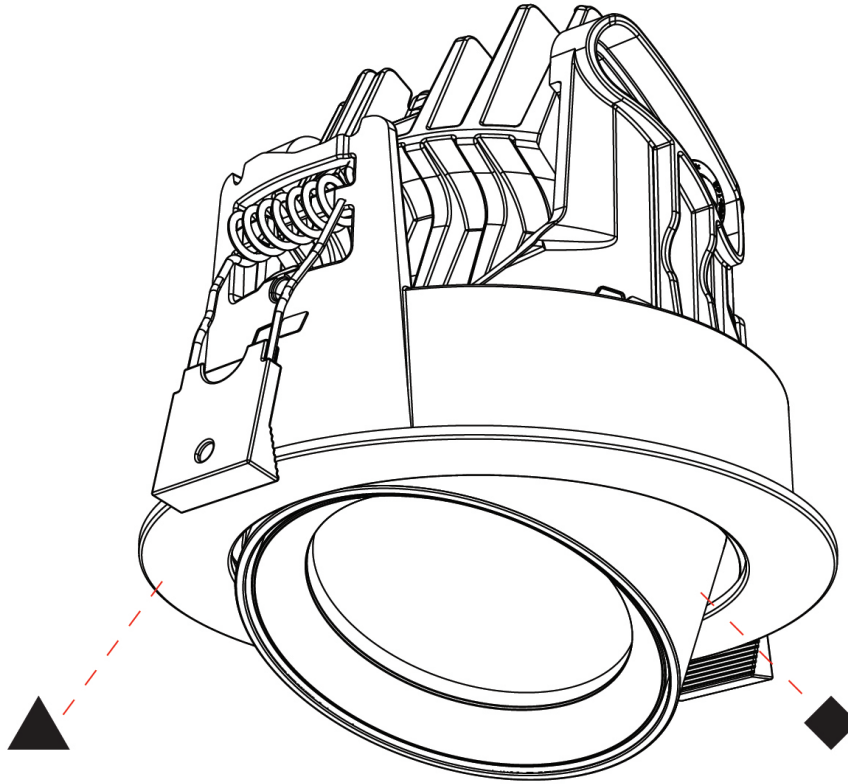

CENTRIQ ROUND ADJUSTABLE RECESSED

A35974-

PROJECT

TYPE

SPECIFIER

QUANTITY

DATE

A