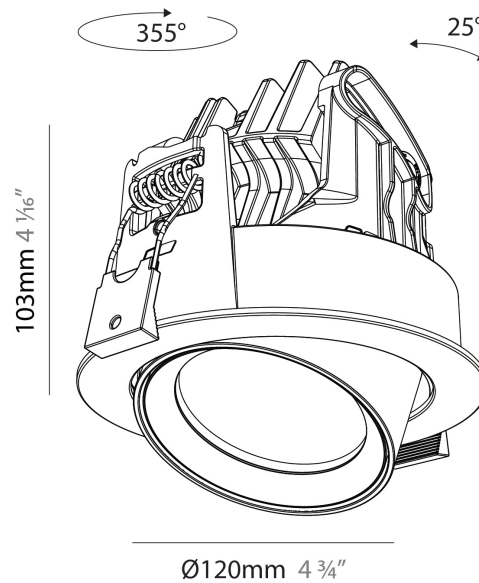

GENERAL

Series: Centriq
Subseries: Centriq Round Adjustable
Brand: Prolicht
Division: Architectural
Mounting Type: Recessed
Mounting Location: Ceiling
Subcategory: Spots

PHYSICAL

Shape: Cylinder
Diameter (mm): 120
Diameter (in): 4 3/4
Height (mm): 105
Height (in): 4 1/8
Min. Recessing Depth (mm): 120
Min. Recessing Depth (in): 4 3/4
Light Distribution: Adjustable / Direct
Weight (kg): 0.649
Diffuser: Lens Pack - No Lens / Opal / Linear Spread Lens / Honeycomb / Spread Lens
Fixture Finish: SSR / BKV / CWI / CRY / HAB / UFT / ITA / RUA / FTG / MYG / LOD / PUS / FRO / FUP / KIA / POP / BLS / SPG / MEY / GOH / GUM / CHC / COM / ABZ / JAG / OBR / MOS / ROR
Fixture Material: Aluminum
Cut-out Measurements: Dia. 112mm / 4 7/16"

ELECTRICAL

Lamp Type: LED (Zhaga Standard)
Input Wattage (W): 27.3
Total Output Wattage (W): 24.5
Dimming: Tri-Mode (Non-Dimming and Phase Dimming (120Vac only) and 0-10V Dimming)
Driver Included: Yes
Driver Location: Recessed Housing
Driver Type: Constant Current - Universal
Driver Class: Class 2
Input Voltage (V): 120 - 277
Constant Current (MA): 700

LED

Color Temperature (*K): 2700 / 3000 / 3500 / 4000
Max. Delivered Lumen (lm): 2348 / 2444 / 2549 / 2669
Nominal Lumen (lm): 2788 / 2903 / 3027 / 3170
CRI: >90 CRI
Lamp Life (hrs): 50000

OPTICAL

Reflector°: 20 / 32 / 54
Adjustability: Rotational 350°; Tilt 90°

RATINGS AND CERTIFICATIONS

Certified By: Certified for North American Standards
IP rating: IP20